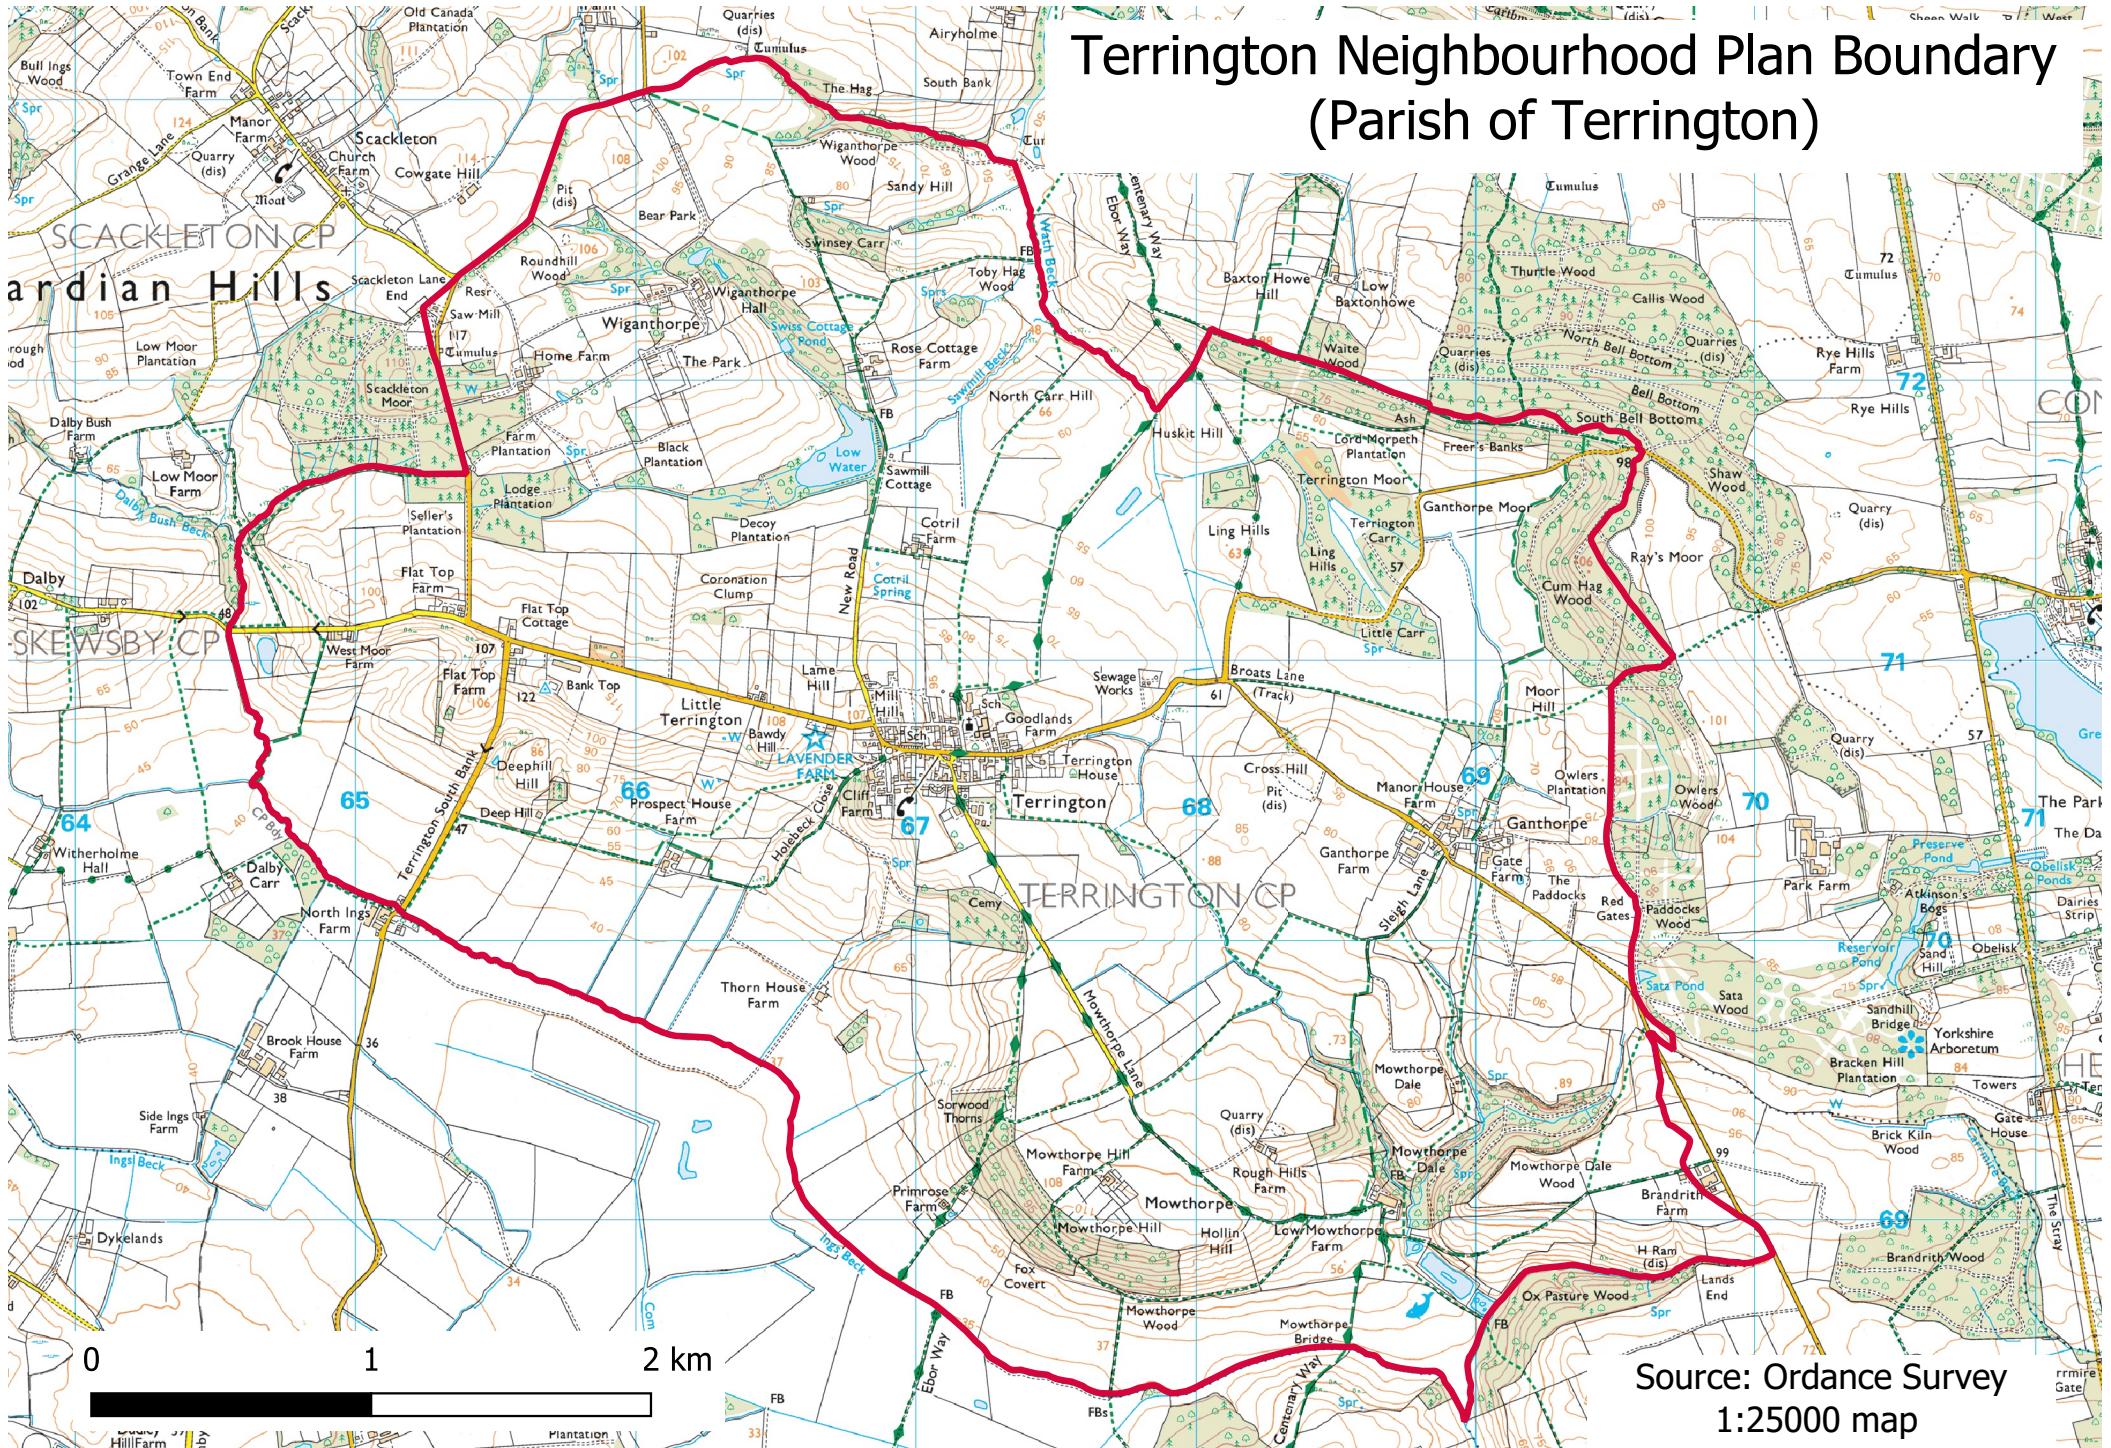

# Terrington Neighbourhood Plan Boundary (Parish of Terrington)

Source: Ordnance Survey  
1:25000 map